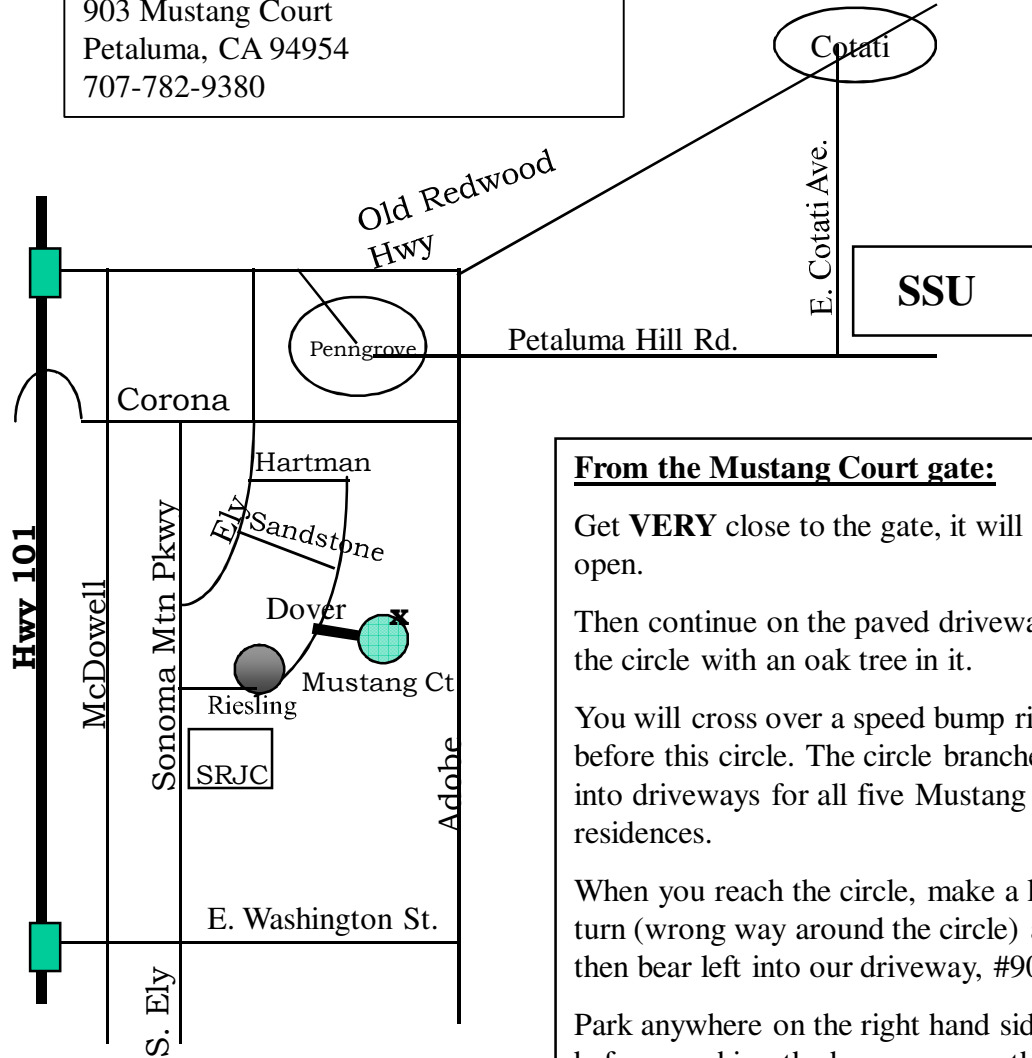

Lynn Cominsky and Garrett Jernigan
903 Mustang Court
Petaluma, CA 94954
707-782-9380

From the Mustang Court gate:

Get **VERY** close to the gate, it will swing open.

Then continue on the paved driveway to the circle with an oak tree in it.

You will cross over a speed bump right before this circle. The circle branches off into driveways for all five Mustang Court residences.

When you reach the circle, make a left turn (wrong way around the circle) and then bear left into our driveway, #903.

Park anywhere on the right hand side, before reaching the house or pass the house and park down by the barn.

From 101 N:

1) exit right off E. Washington
2) Turn left at Sonoma Mountain Parkway
3) Turn right on Riesling
4) Go ¾ of the way around circle on Riesling
5) Dover is the next right – it ends at our gate

From 101 S:

1) Exit at Old Redwood Highway/Penngrove
2) Turn left, cross over freeway
3) Turn right on Ely (Palace of Fruit)
4) Go through light at Corona
6) Take the second left onto Hartman
7) Dover is the next left – it ends at our gate

From SSU:

1) Take Petaluma Hill Rd. to Adobe
2) Turn left on Adobe
3) Turn right on Corona
4) Turn left on Ely
5) Take the second left onto Hartman
6) Hartman curves around and becomes Riesling
7) Dover is the next left – it ends at our gate